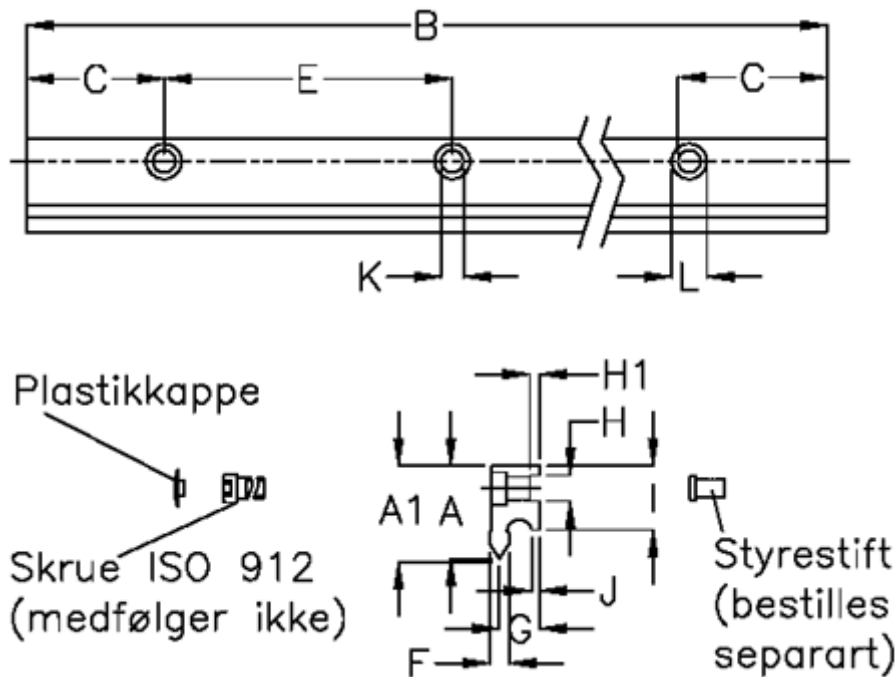

Article number: 057125534161

Description: Hepco GV3 slide NL E L3416 P1
with counterbored holes

Measures

A	= 43	G	= 19.5	Weight kg/1000 = 6.00
A1	= 43.37	H	= 12	
B	= 3416	H1	= 4.0	
C	= 88.0	I	= 30.00	
E	= 180	J	= 4.80	
F	= 9.21	K	= 11.0	
For bearing	= J54	L	= 18 x 10	
For guide pin	= SDP12	Precision type	= P1	